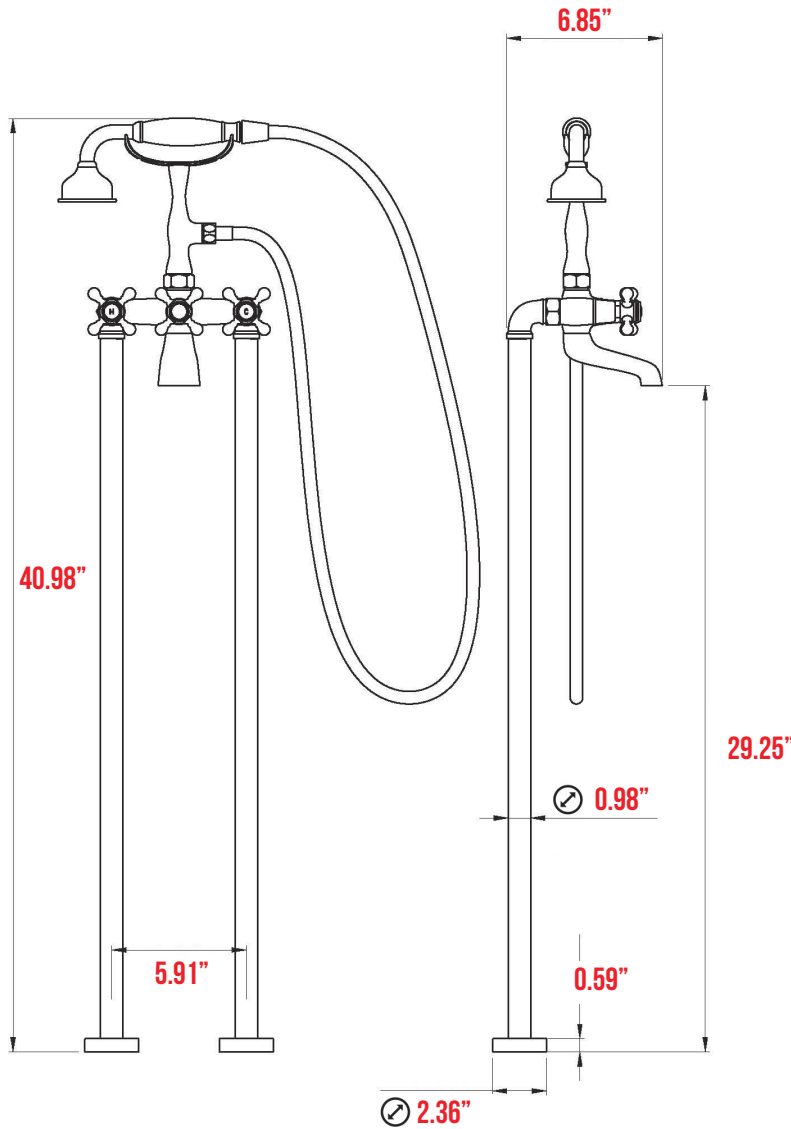

SevenFalls 8019 Telephone Double Lever Handles Clawfoot Floor Mounted Tub Filler with Handheld Shower - Polished Chrome

FEATURES

- Floor-mounted, Double hole installation.
- Easily control the water temperature and volume with the double cross lever handles.
- Handheld shower head with stainless steel hose included.
- Solid brass construction resists rust and corrosion.
- Drip-free ceramic disc cartridge prevents leaks
- UPC certified
- Backed by Eisen's 2 Year Limited Manufacturer's Warranty

	Height	Depth	Width
inches	40.98"	6.85"	5.91"
mm	1040.89	173.99	150.11